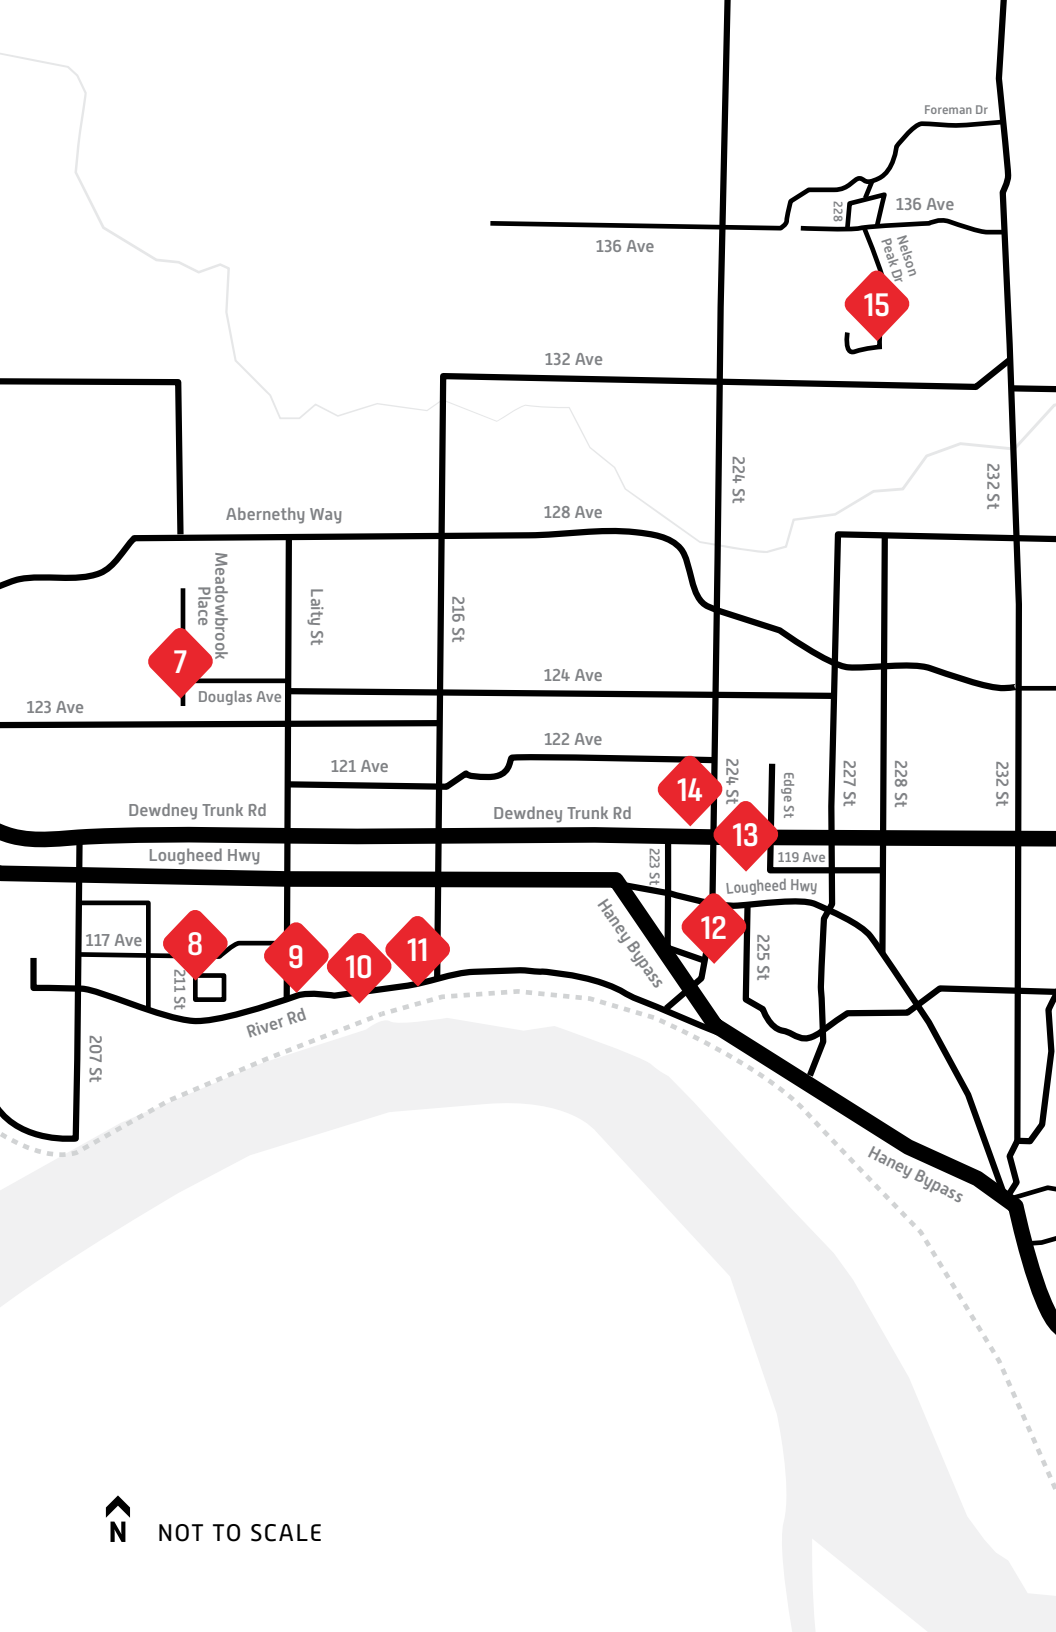

Limit 1 Coupon Per Person Per Day
Expires June 30

21667 Lougheed Hwy, Maple Ridge, BC V2X 2S2
604 476 1600 • homerestaurants.ca

ELITE BAILIFF SERVICES

DRIVE YOUR DREAMS

"EXPLORE OUR SELECTION OF QUALITY CARS"

IRON PACIFIC
CONTRACTORS

**MAPLE RIDGE
PITT MEADOWS**

Discover the artists in your neighbourhood

NOT TO SCALE

MAPLE RIDGE

Discover the artists in your neighbourhood

artstudiotour.ca  