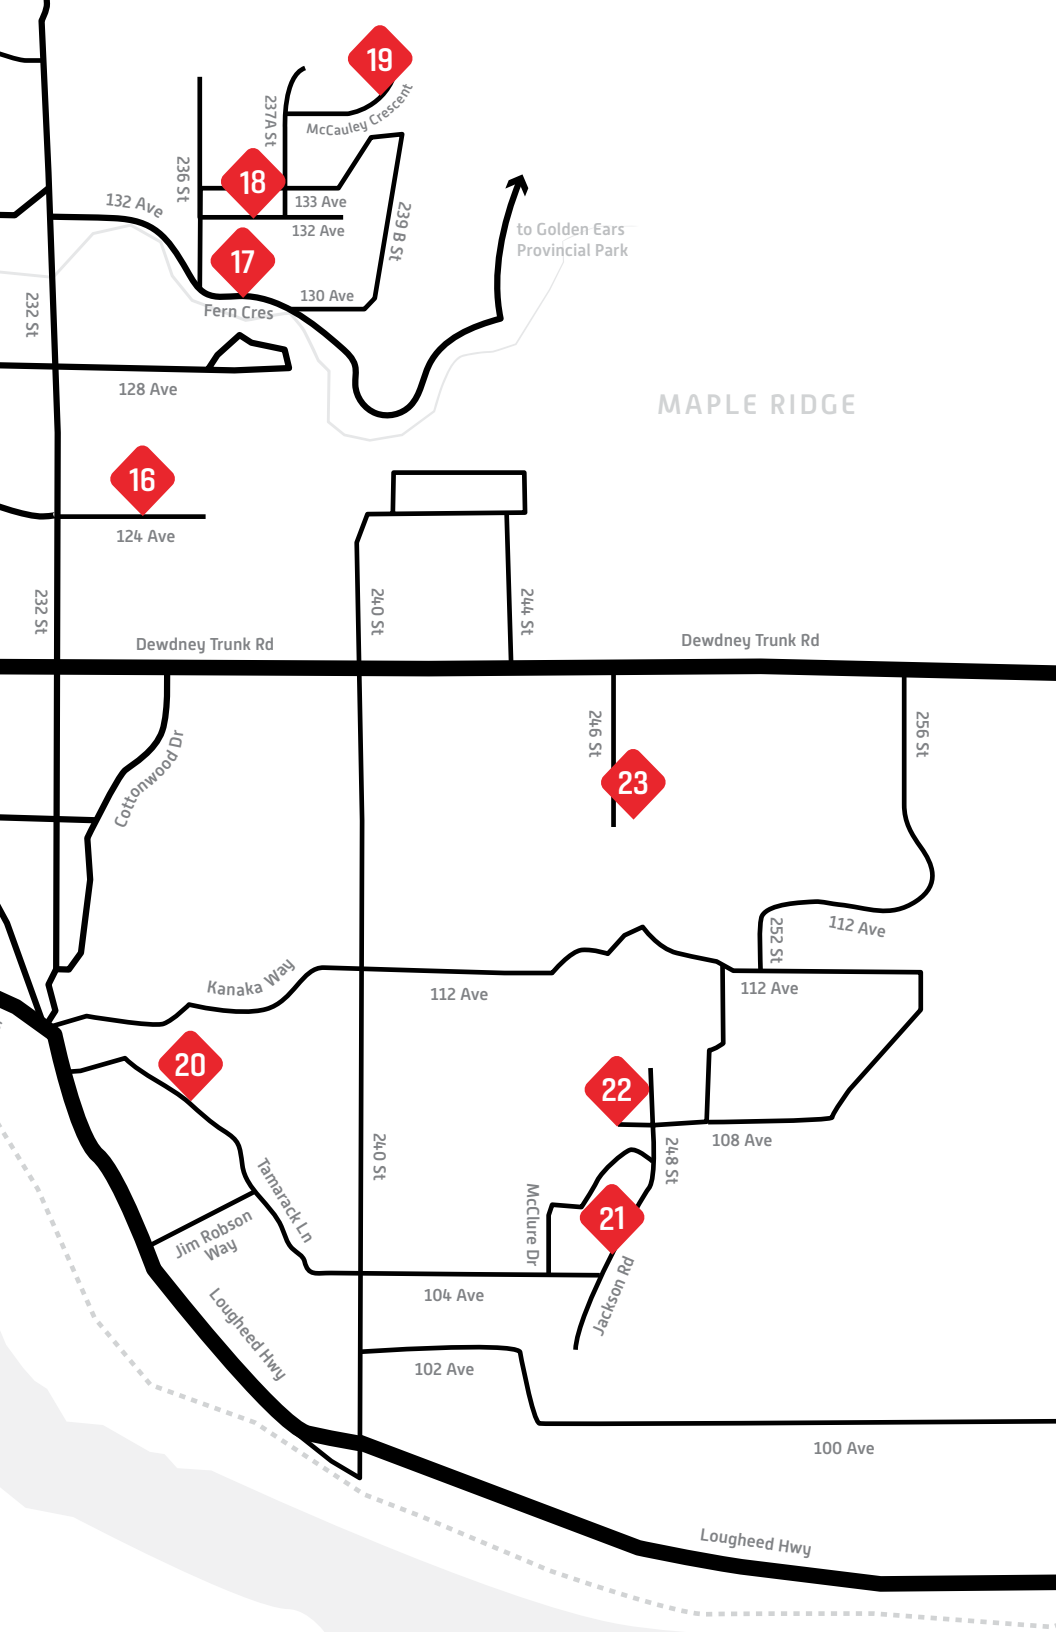

IRON PACIFIC
CONTRACTORS

**MAPLE RIDGE
PITT MEADOWS**

Discover the artists in your neighbourhood

NOT TO SCALE

MAPLE RIDGE

Discover the artists in your neighbourhood

artstudiotour.ca  