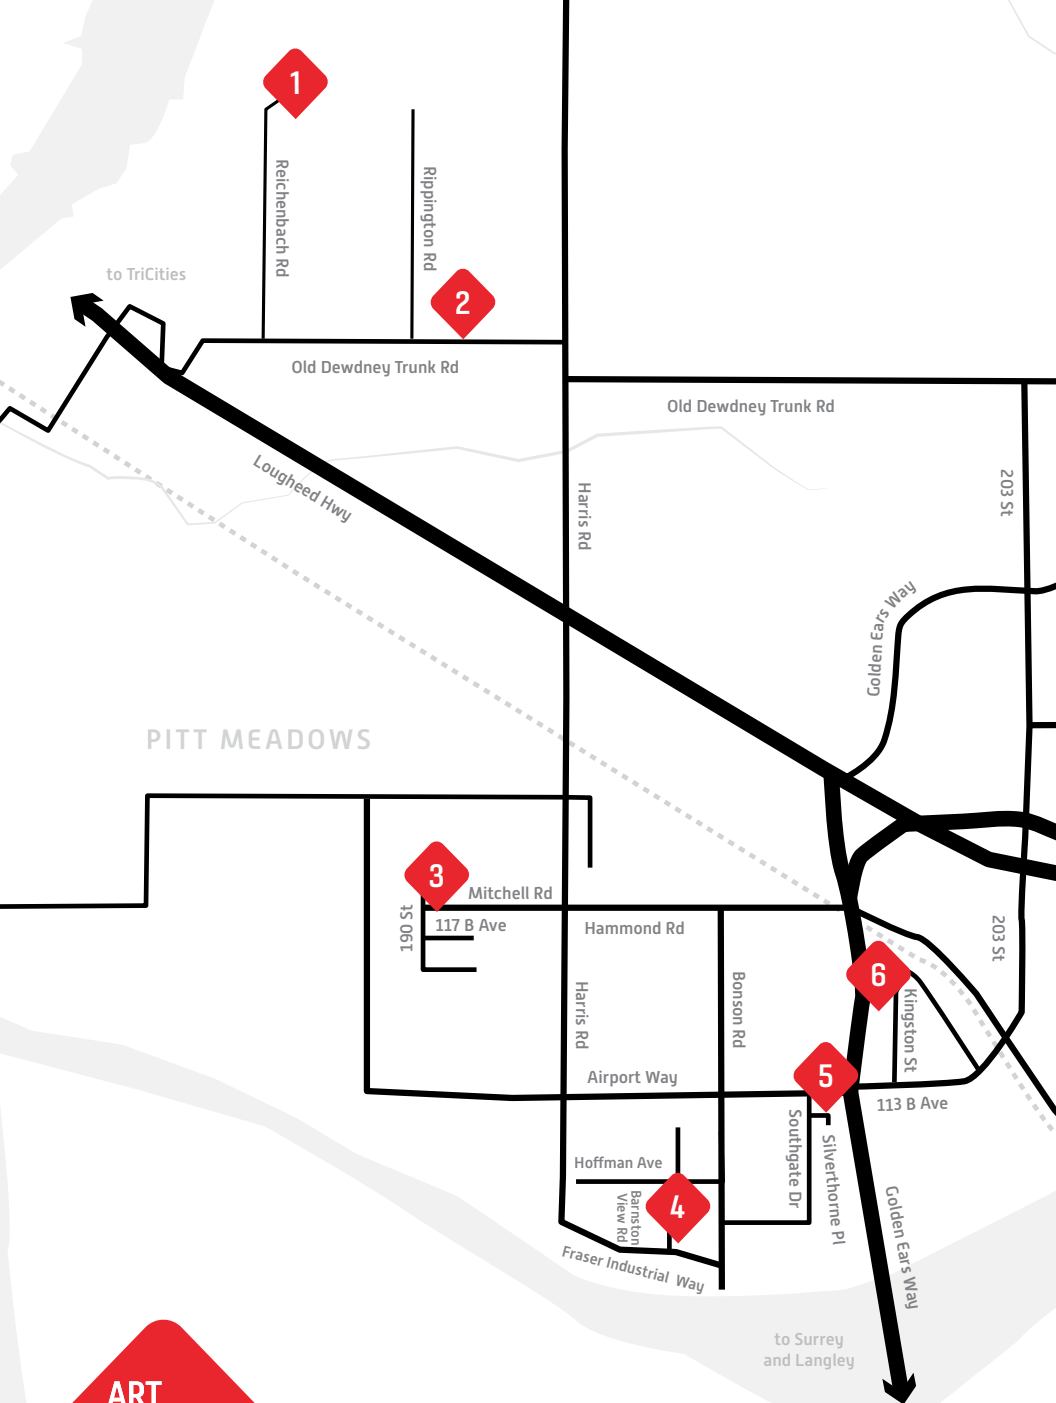

Limit 1 Coupon Per Person Per Day
Expires June 30

21667 Lougheed Hwy, Maple Ridge, BC V2X 2S2
604 476 1600 • homerestaurants.ca

ELITE BAILIFF SERVICES

DRIVE YOUR DREAMS

"EXPLORE OUR SELECTION OF QUALITY CARS"

IRON PACIFIC
CONTRACTORS

**MAPLE RIDGE
PITT MEADOWS**

Discover the artists in your neighbourhood

NOT TO SCALE

MAPLE RIDGE

Discover the artists in your neighbourhood

artstudiotour.ca  